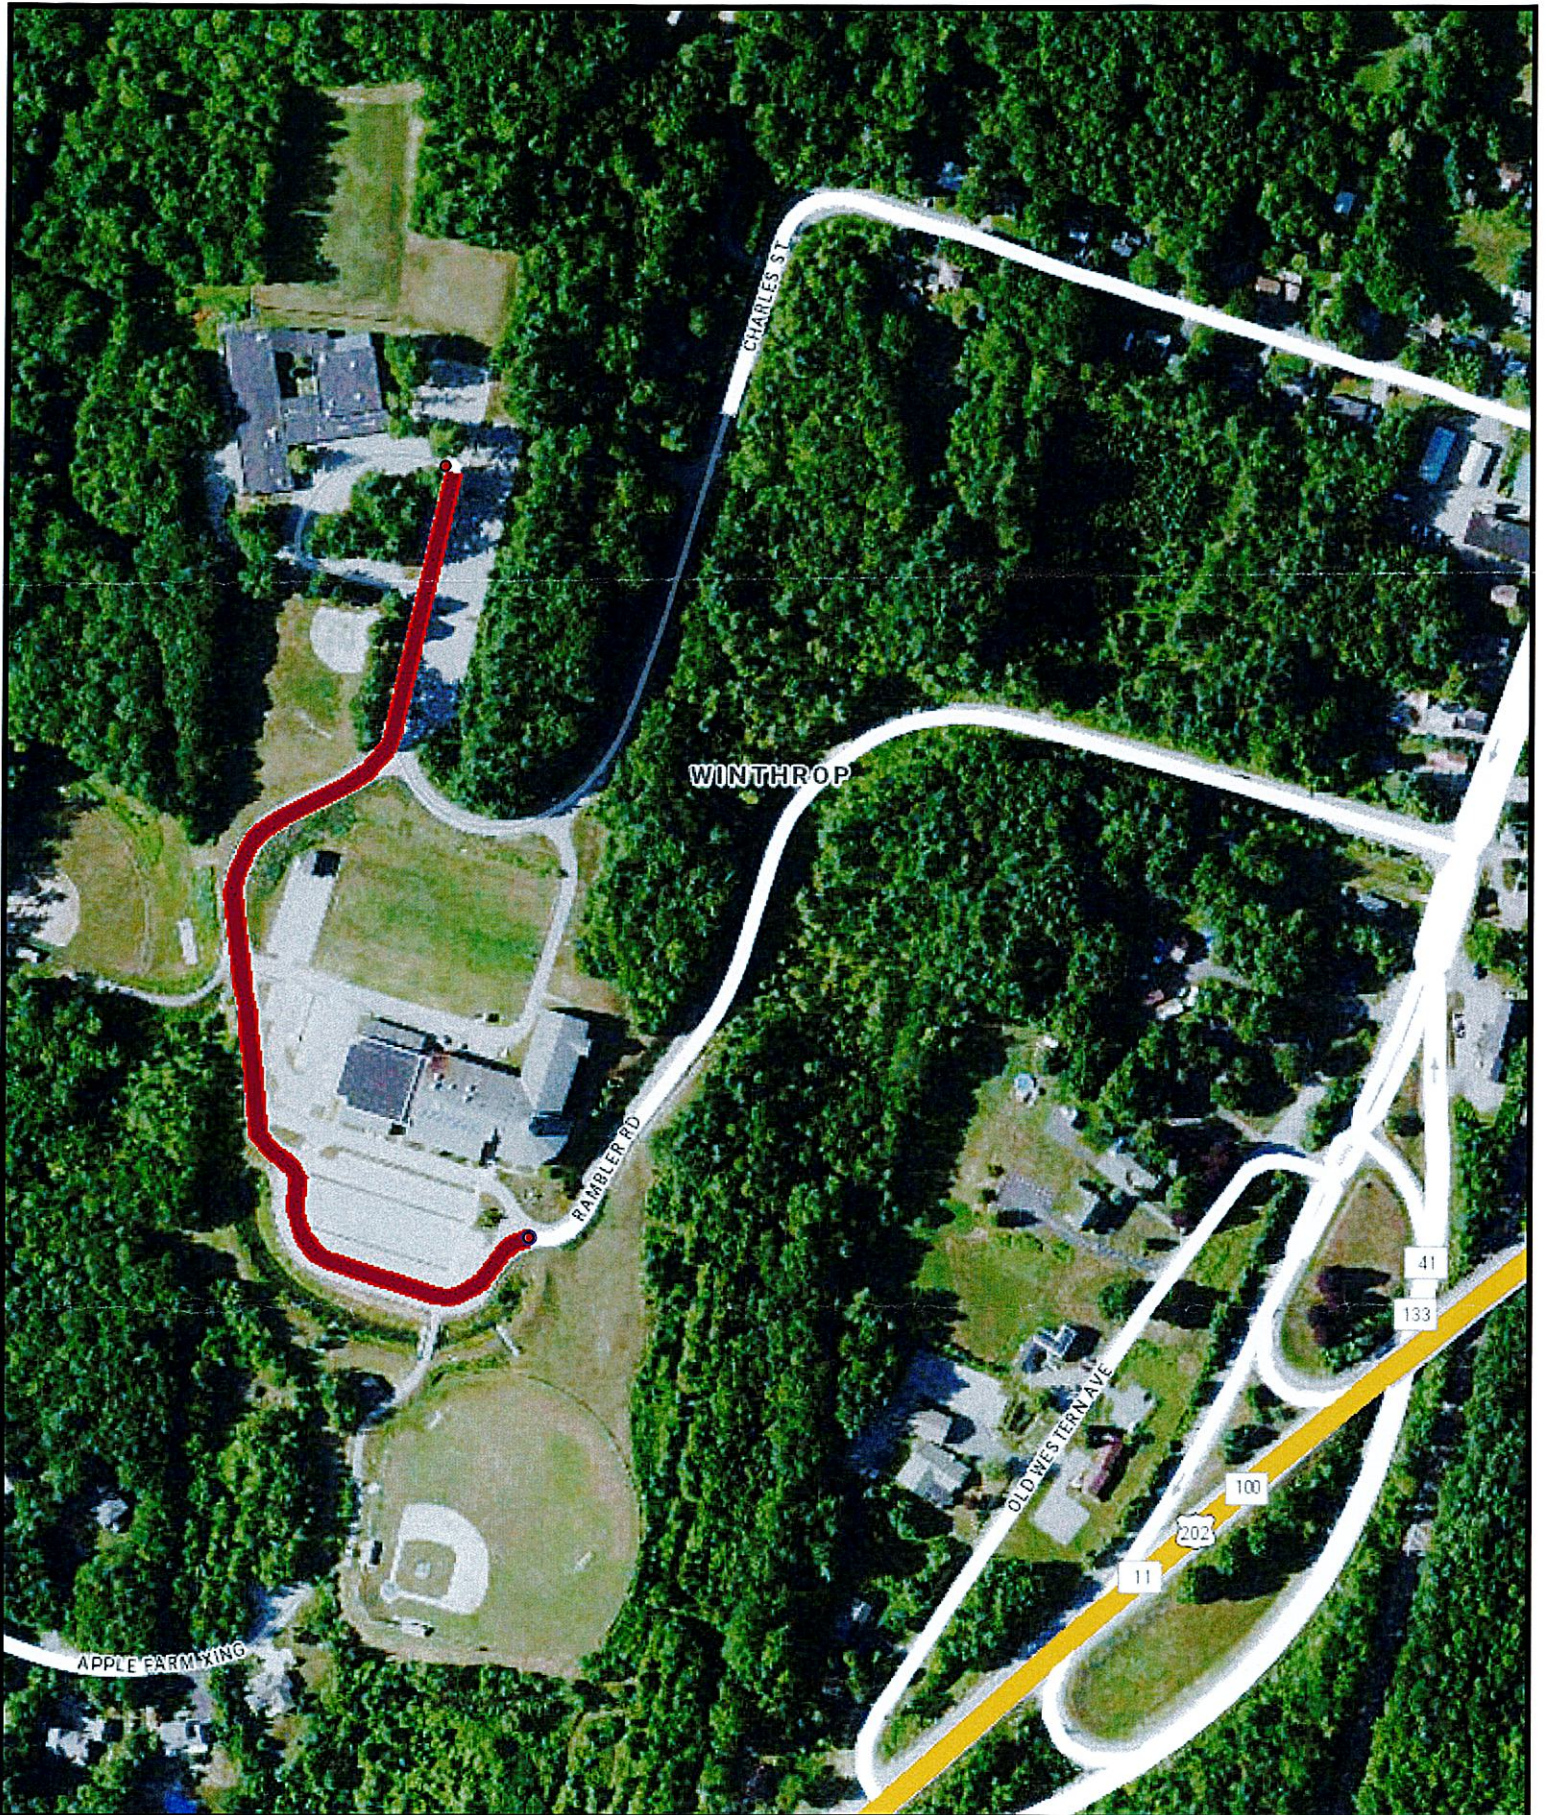

RAMBLER ROAD - 20 MPH SPEED ZONE

The Maine Department of Transportation provides this publication for information only. Reliance upon this information is at user risk. It is subject to revision and may be incomplete depending upon changing conditions. The Department assumes no liability if injuries or damages result from this information. This map is not intended to support emergency dispatch.

0.07
Miles
1 inch = 0.08 miles

Date: 4/2/2024
Time: 9:13:14 AM